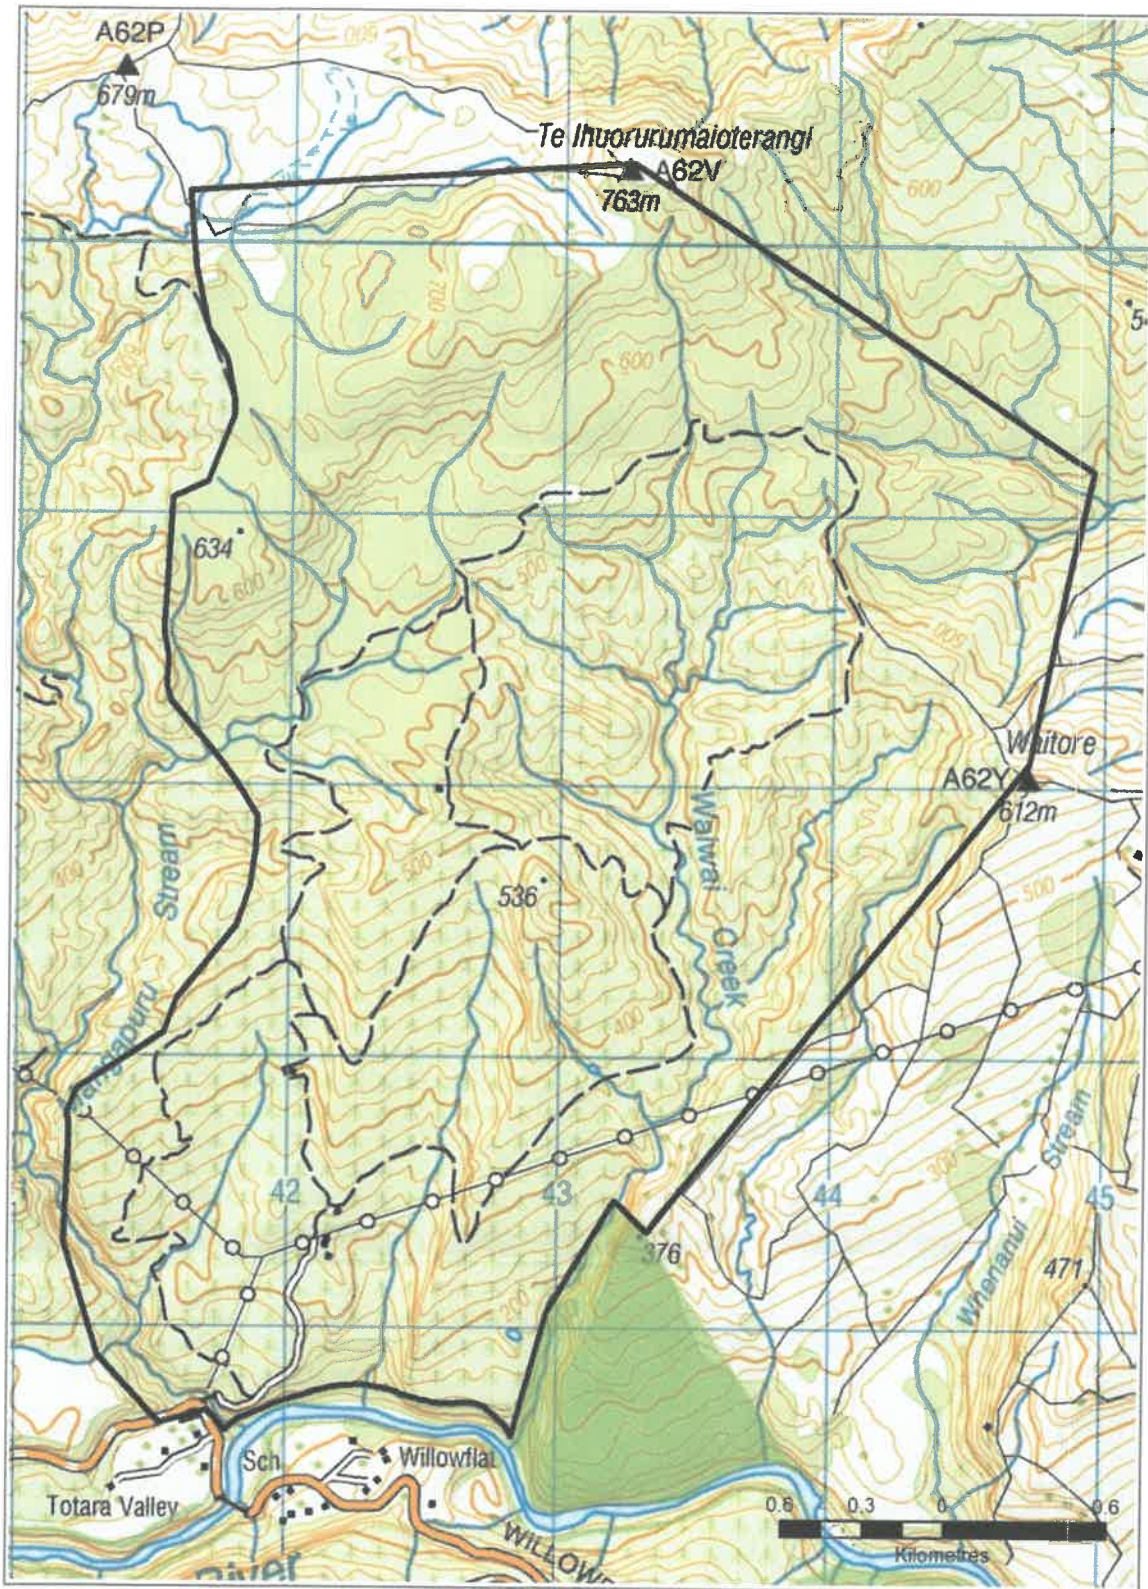

Image is of a Feratox Bait bag stabled to tree and a bait station. The two most common devices used when deploying Feratox bait.

WILLOWFLAT GS1

- Stratum Boundary
- Public Conservation Land

WILLOWFLAT GS3