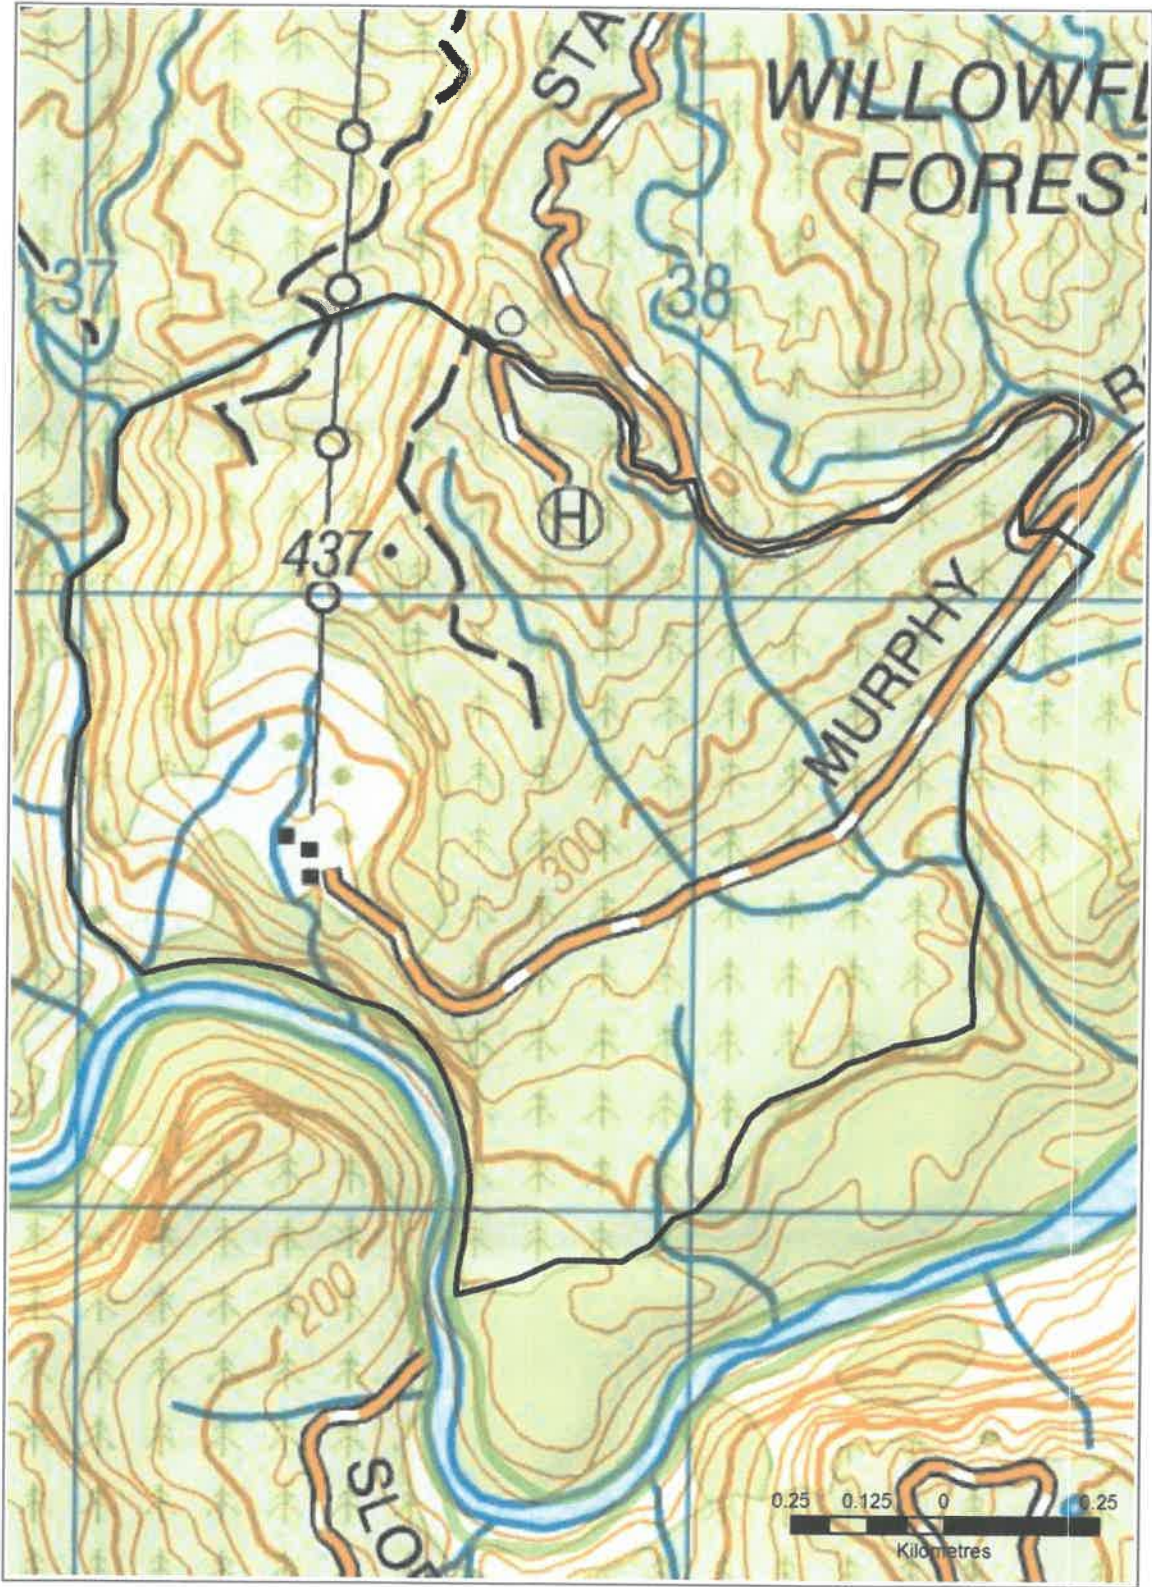

Image is of a Feratox Bait bag stabled to tree and a bait station. The two most common devices used when deploying Feratox bait.

WILLOWFLAT GS1

- Stratum Boundary
- Public Conservation Land

WILLOWFLAT GS3

- Stratum Boundary
- Public Conservation Land

WILLOWFLAT GS7

-  Stratum Boundary
-  Public Conservation Land