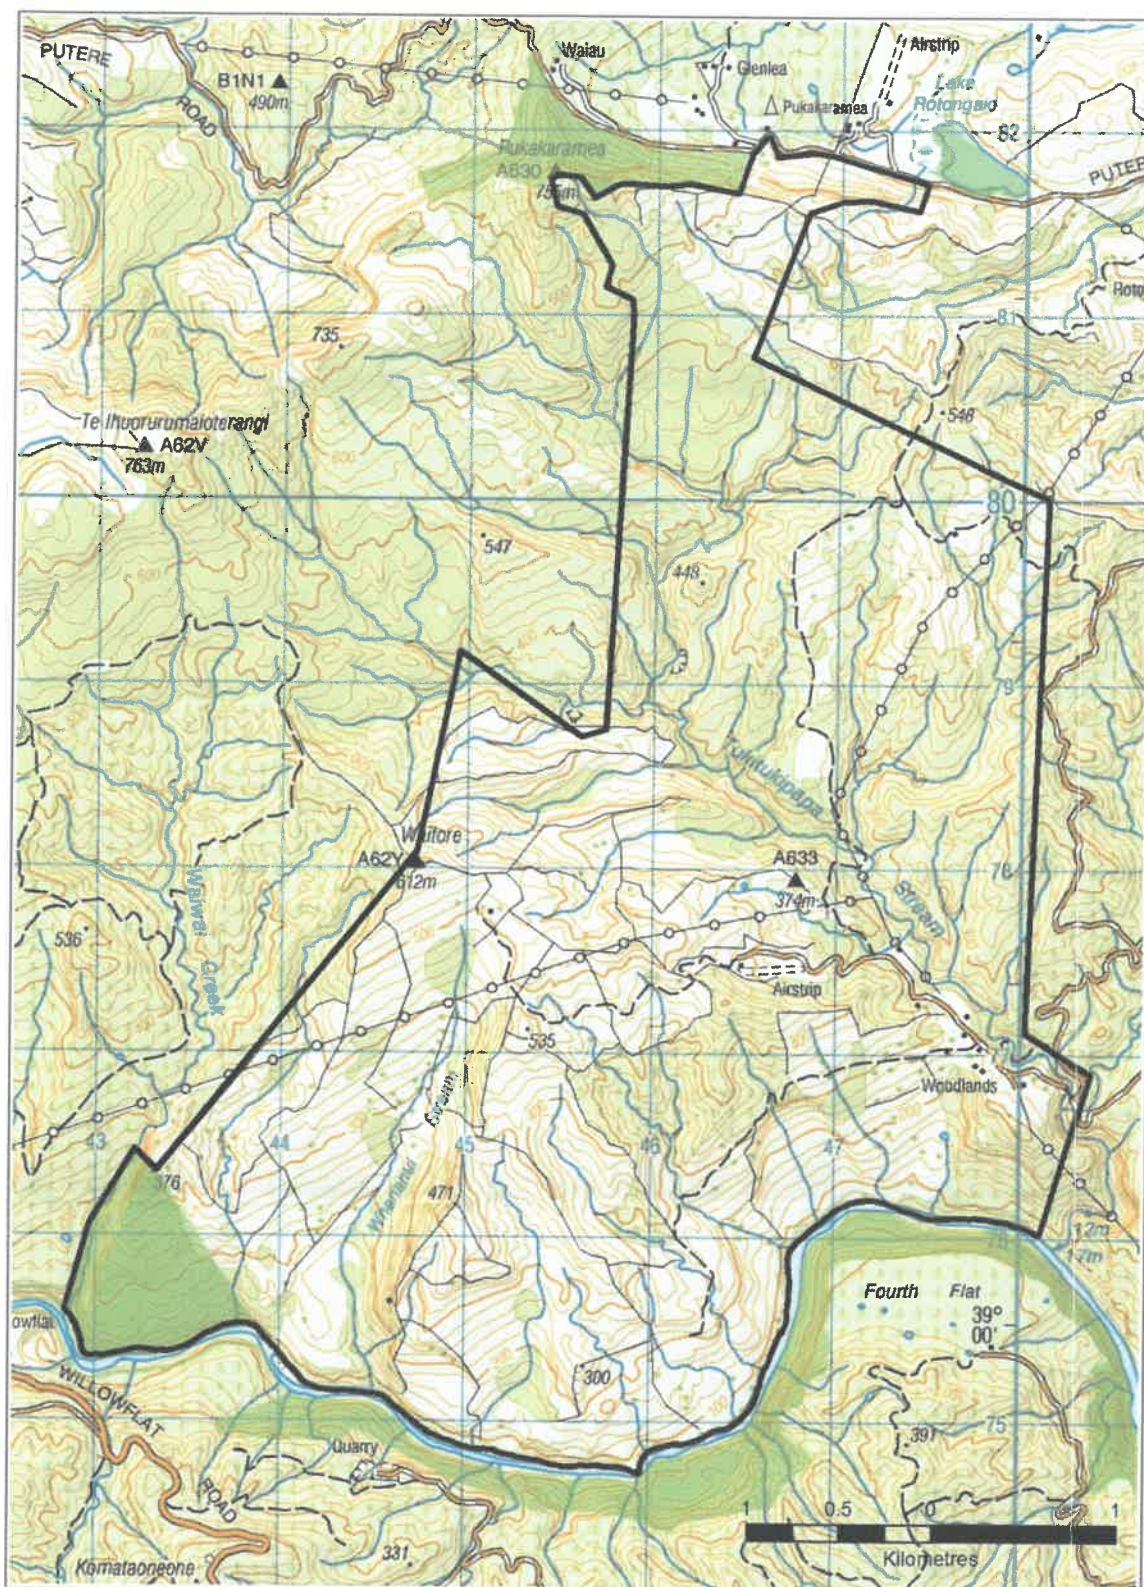

Image is of a Feratox Bait bag stabled to tree and a bait station. The two most common devices used when deploying Feratox bait.

WILLOWFLAT GS1

- Stratum Boundary
- Public Conservation Land

WILLOWFLAT GS3