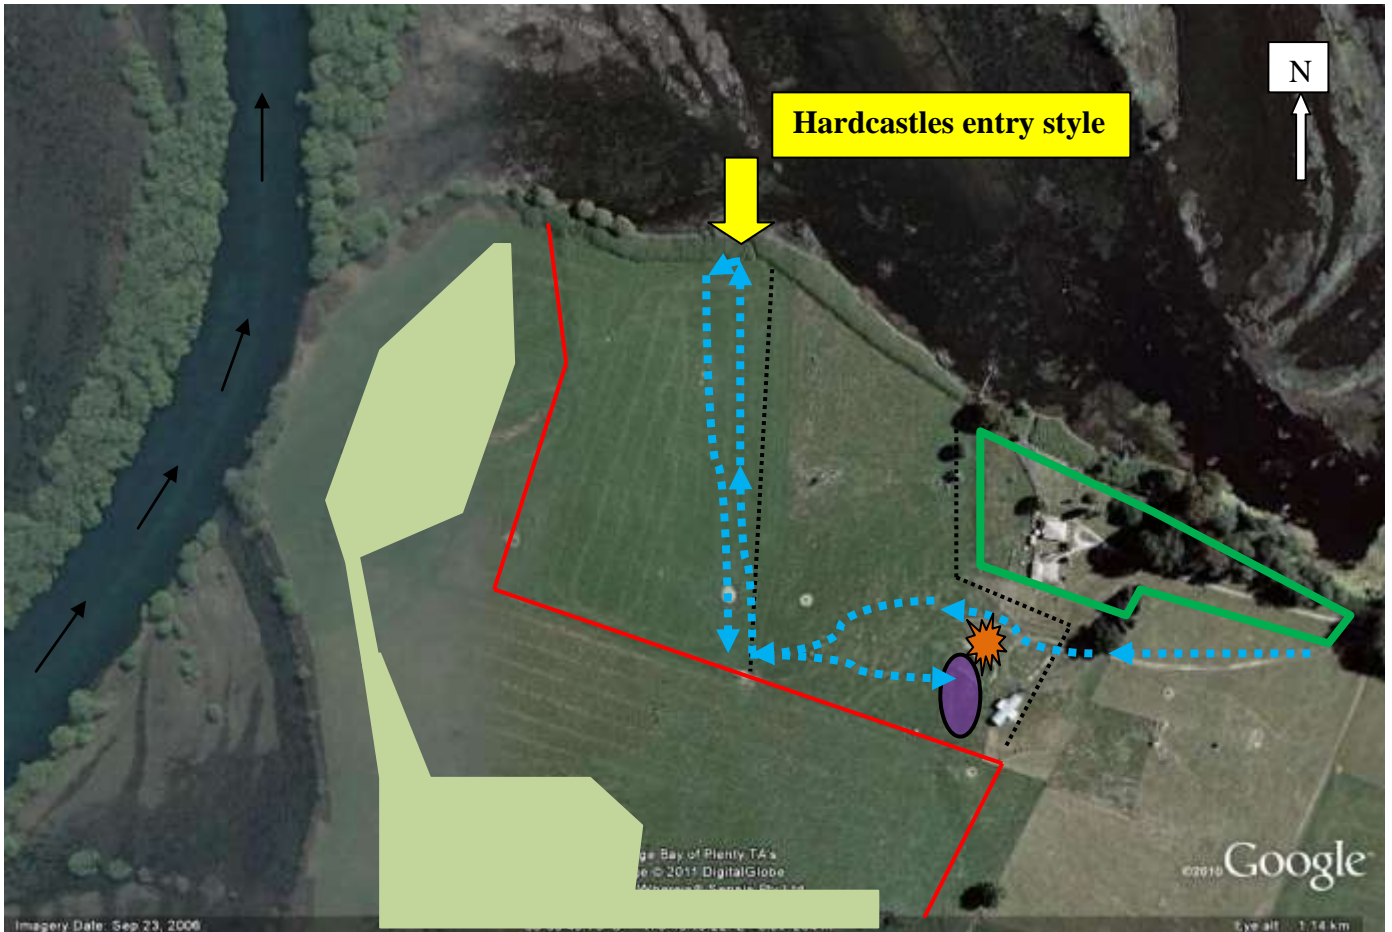

HARDCASTLES LAGOON HUNTER ACCESS MAP VIA LANDCORP LAND

-  Vehicle access track to style and return to designated parking area
-  Pumice Pit – caution area
-  **VEHICLE PARKING – THIS SITE ONLY**
-  Ohaaki Wetland Boundary (**no vehicle entry**)
-  Private household, access prohibited
-  Fence lines
-  Ohaaki Wetland - balloted hunting area (no access for 2 week exclusion period)

DUCK HUNTERS

**PLEASE PARK AT THE NOMINATED SITE ONLY.
PARKING ELSEWHERE WILL DIRECTLY AFFECT
OTHER HUNTERS. YOU MAY DROP OFF / PICK UP
GEAR WITH VEHICLES, BUT ALL PARKING MUST BE
AT NOMINATED SITE ONLY.**