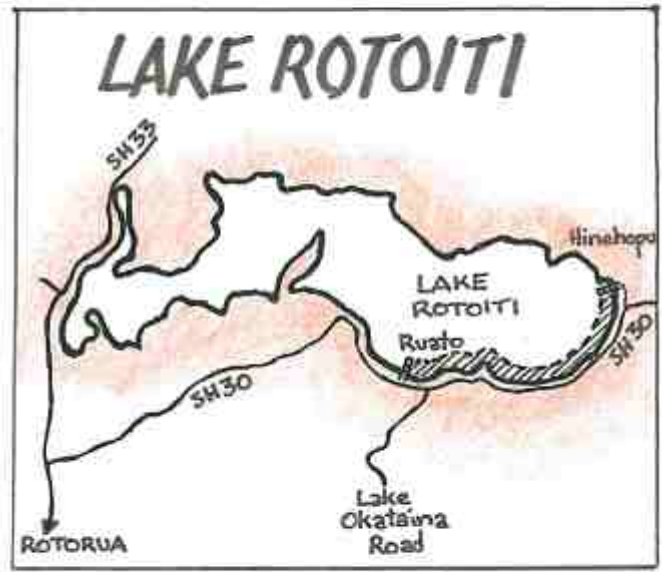

# WINTER SHORELINE FISHING AREAS

These maps show the areas on Lakes Rotoiti, Tarawera and Okataina that are open to shoreline fishing all year round. All areas are marked at their boundaries by black, yellow and white striped poles. The map of Rotoma shows the areas that are closed to all fishing in the winter (July 1 - September 30).

Fish & Game New Zealand - Eastern  
 07-357 5501  
 or 0800 LICENCE : 542362  
 0800 POACHING : 762224  
 website: fishandgame.org.nz

All of Rotoma is open except for the shoreline spawning areas shown.