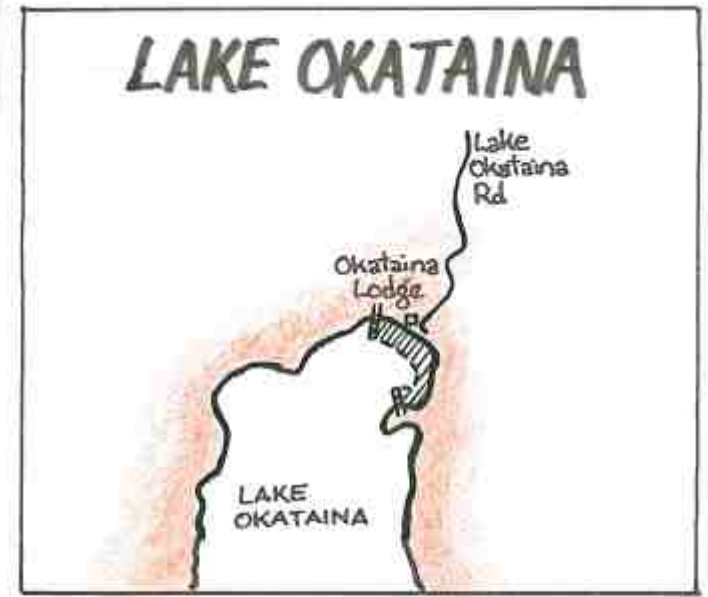

# WINTER SHORELINE FISHING AREAS

These maps show the areas on Lakes Rotoiti, Tarawera and Okataina that are open to shoreline fishing all year round. All areas are marked at their boundaries by black, yellow and white striped poles. The map of Rotoma shows the areas that are closed to all fishing in the winter (July 1 - September 30).

Fish & Game New Zealand - Eastern  
 07-357 5501  
 or 0800 LICENCE : 542362  
 0800 POACHING : 762224  
 website: fishandgame.org.nz

All of Rotoma is open except for the shoreline spawning areas shown.