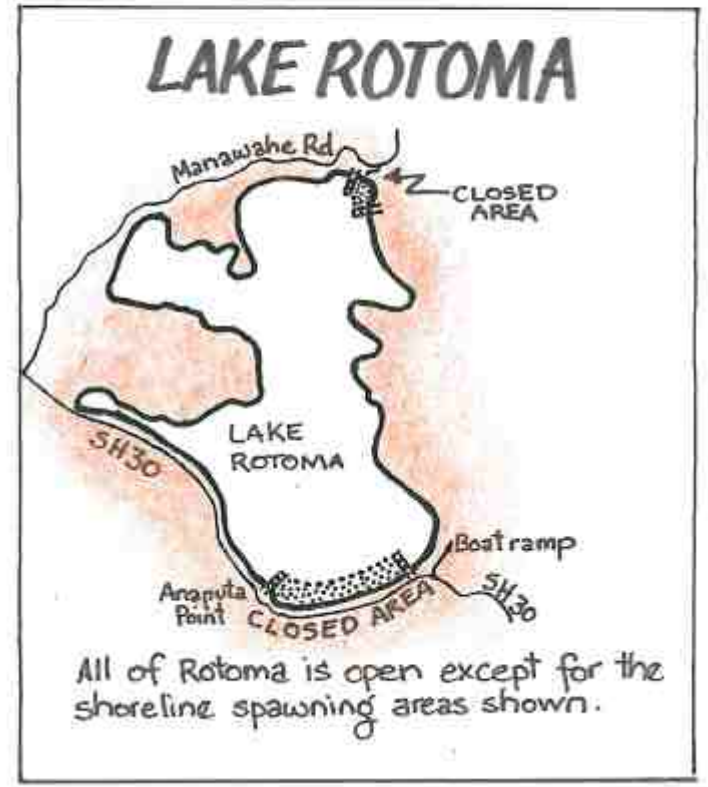

# WINTER SHORELINE FISHING AREAS

These maps show the areas on Lakes Rotoiti, Tarawera and Okataina that are open to shoreline fishing all year round. All areas are marked at their boundaries by black, yellow and white striped poles. The map of Rotoma shows the areas that are closed to all fishing in the winter (July 1 - September 30).

Fish & Game New Zealand - Eastern  
 07-357 5501  
 or 0800 LICENCE : 542362  
 0800 POACHING : 762224  
 website: fishandgame.org.nz

All of Rotoma is open except for the shoreline spawning areas shown.