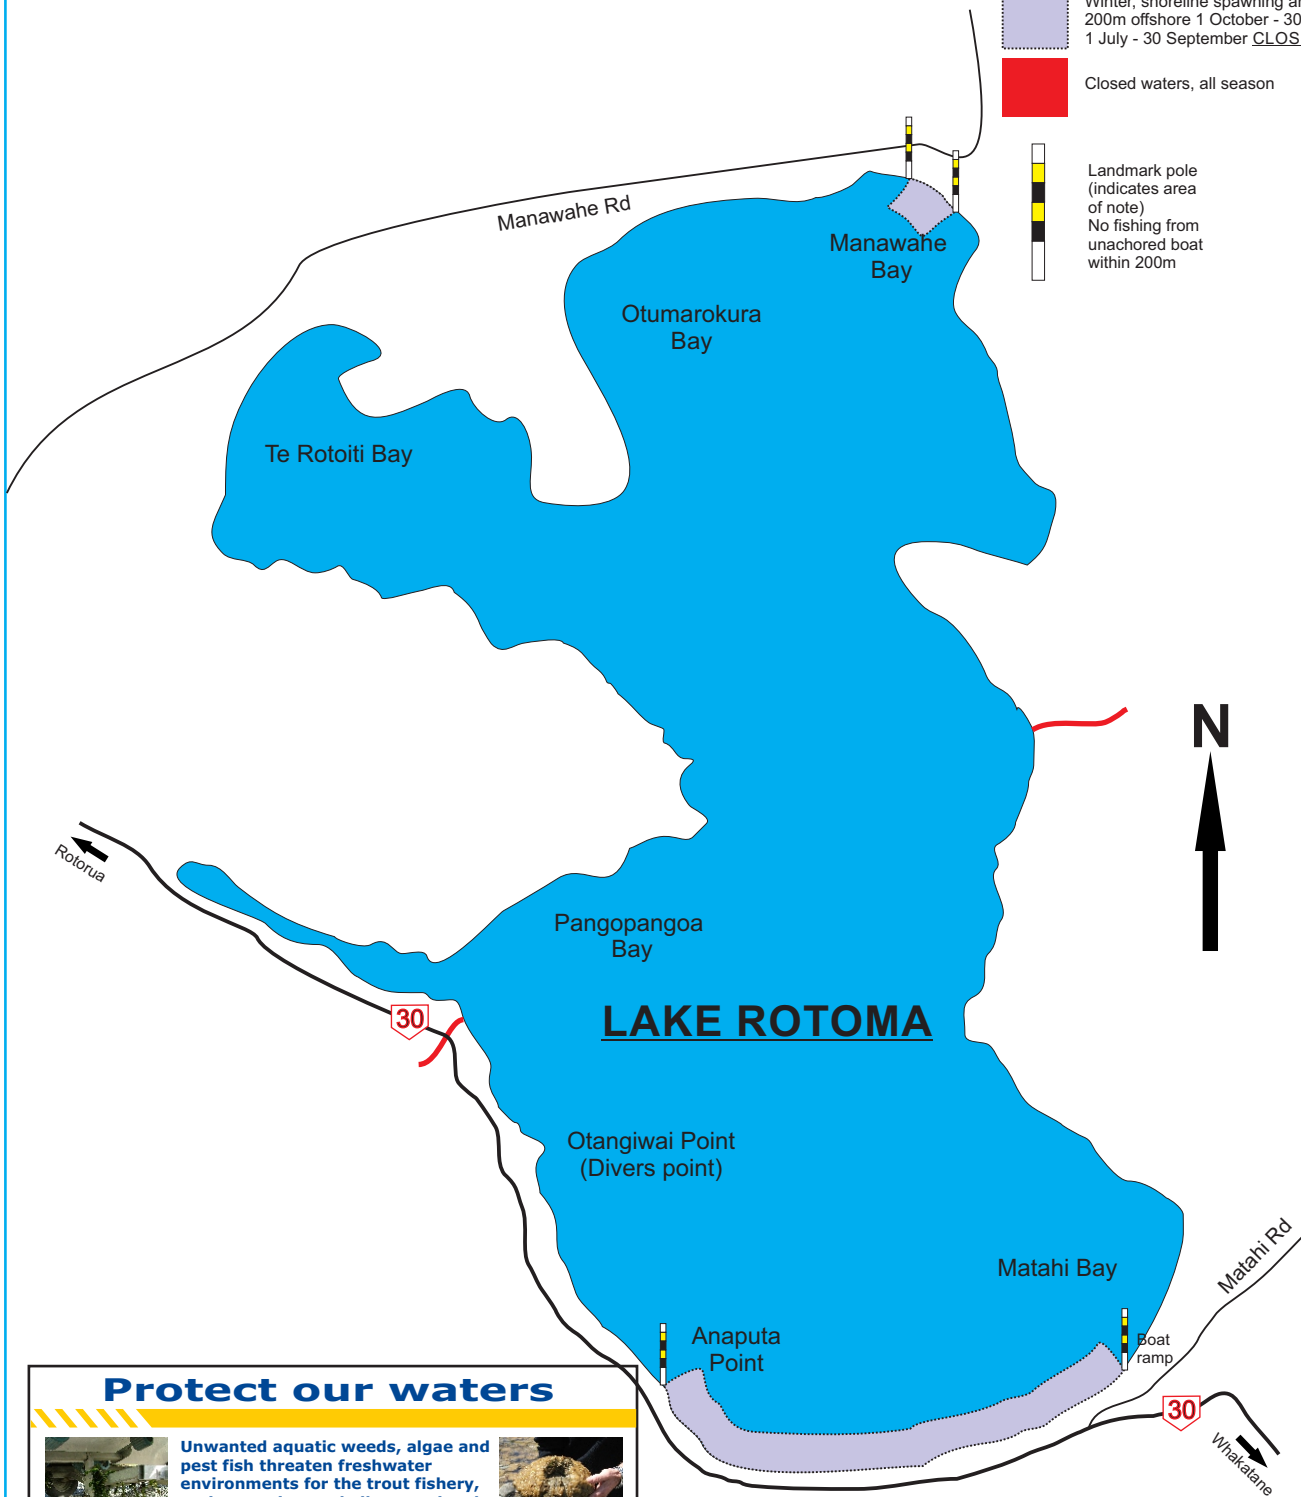

Lake Rotoma

Regulation Map for 2021/22 season

for more information refer *North Island Sports Fishing Regulations*

Colour coded areas
Not to scale

-  **All year.** Fly/spin/jig/troll etc
-  Winter, shoreline spawning area, extending 200m offshore 1 October - 30 June, fly/spin/jig/troll etc
1 July - 30 September **CLOSED TO ALL FISHING**
-  Closed waters, all season
-  Landmark pole (indicates area of note)
No fishing from unanchored boat within 200m

www.fishandgame.org.nz

Eastern Region

Paradise Valley Rd, Private Bag 3010,
Rotorua, New Zealand

Tel (07) 357-5501

Fax (07) 357-5503

Report Poaching:

0800 POACHING, 0800 762 244

Scan for
full regulations