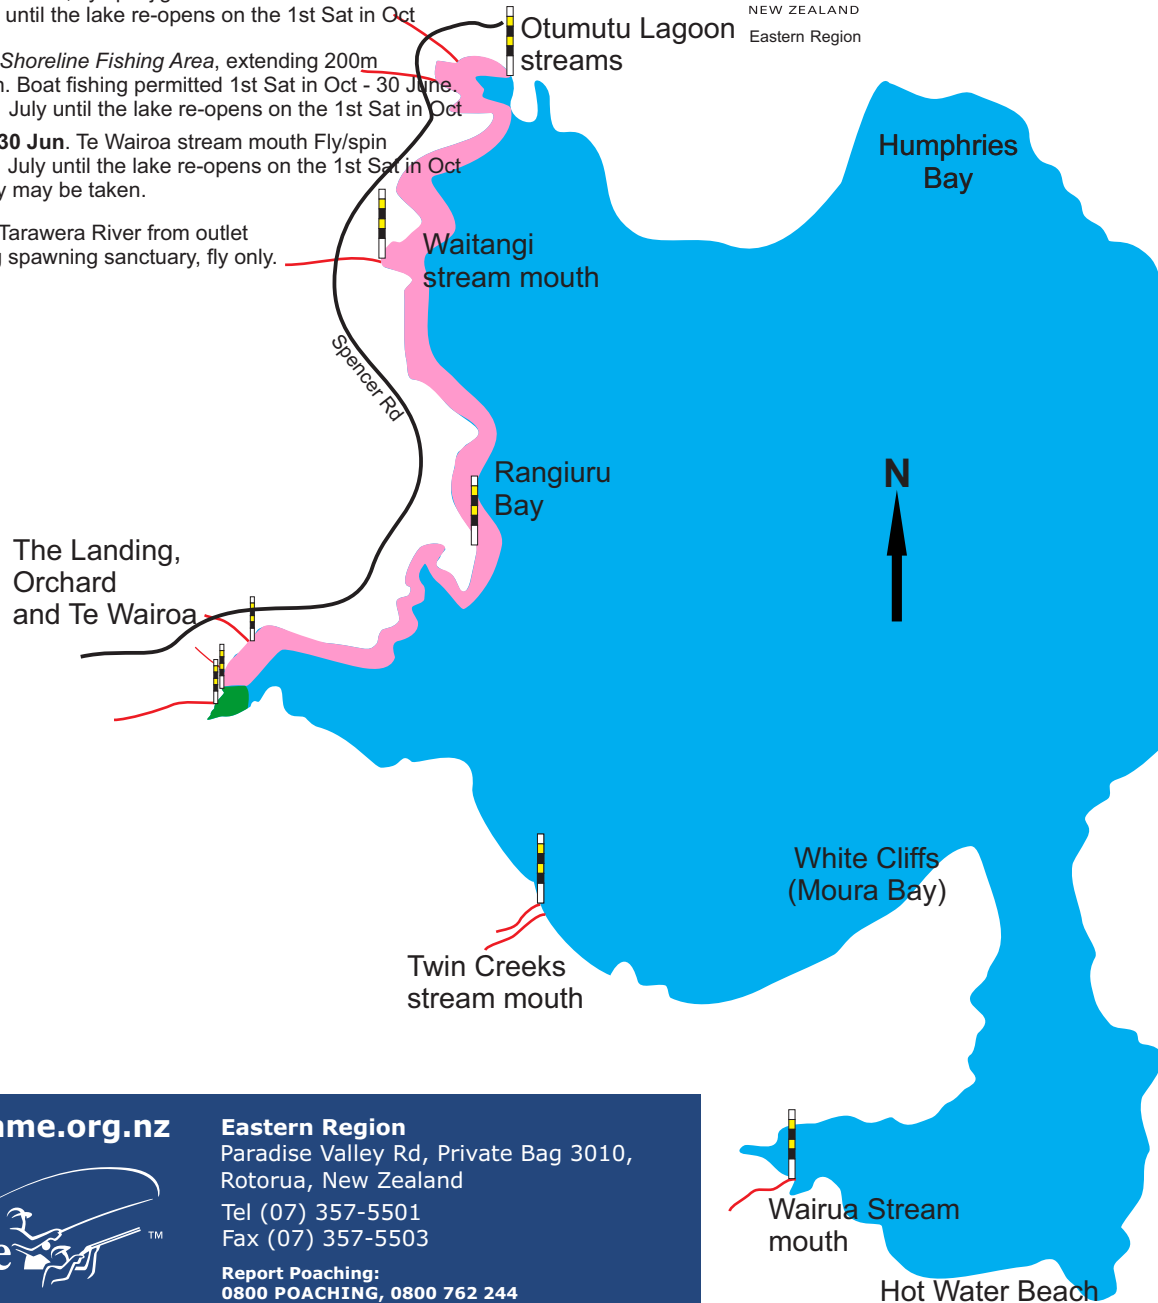

Shaded areas
Not to scale

Lake Tarawera

Regulation Map for 2021/22 season
for more information refer *North Island Sports Fishing Regulations*

- 1st Sat in Oct - 30 Jun**, fly/spin/jig/troll etc.
No fishing 1 July until the lake re-opens on the 1st Sat in Oct
- All year**, Winter Shoreline Fishing Area, extending 200m offshore. Fly/spin. Boat fishing permitted 1st Sat in Oct - 30 June.
No boat fishing 1 July until the lake re-opens on the 1st Sat in Oct
- 1st Sat in Oct - 30 Jun**. Te Wairoa stream mouth Fly/spin
No boat fishing 1 July until the lake re-opens on the 1st Sat in Oct
Female trout only may be taken.
- 1 Oct - 31 May**. Tarawera River from outlet to falls excluding spawning sanctuary, fly only.
- Closed waters**

Landmark pole (indicates area of note)
No fishing from unanchored boat within 200m

Scan for full regulations

www.fishandgame.org.nz

Fish & Game
NEW ZEALAND

Eastern Region
Paradise Valley Rd, Private Bag 3010,
Rotorua, New Zealand
Tel (07) 357-5501
Fax (07) 357-5503
Report Poaching:
0800 POACHING, 0800 762 244