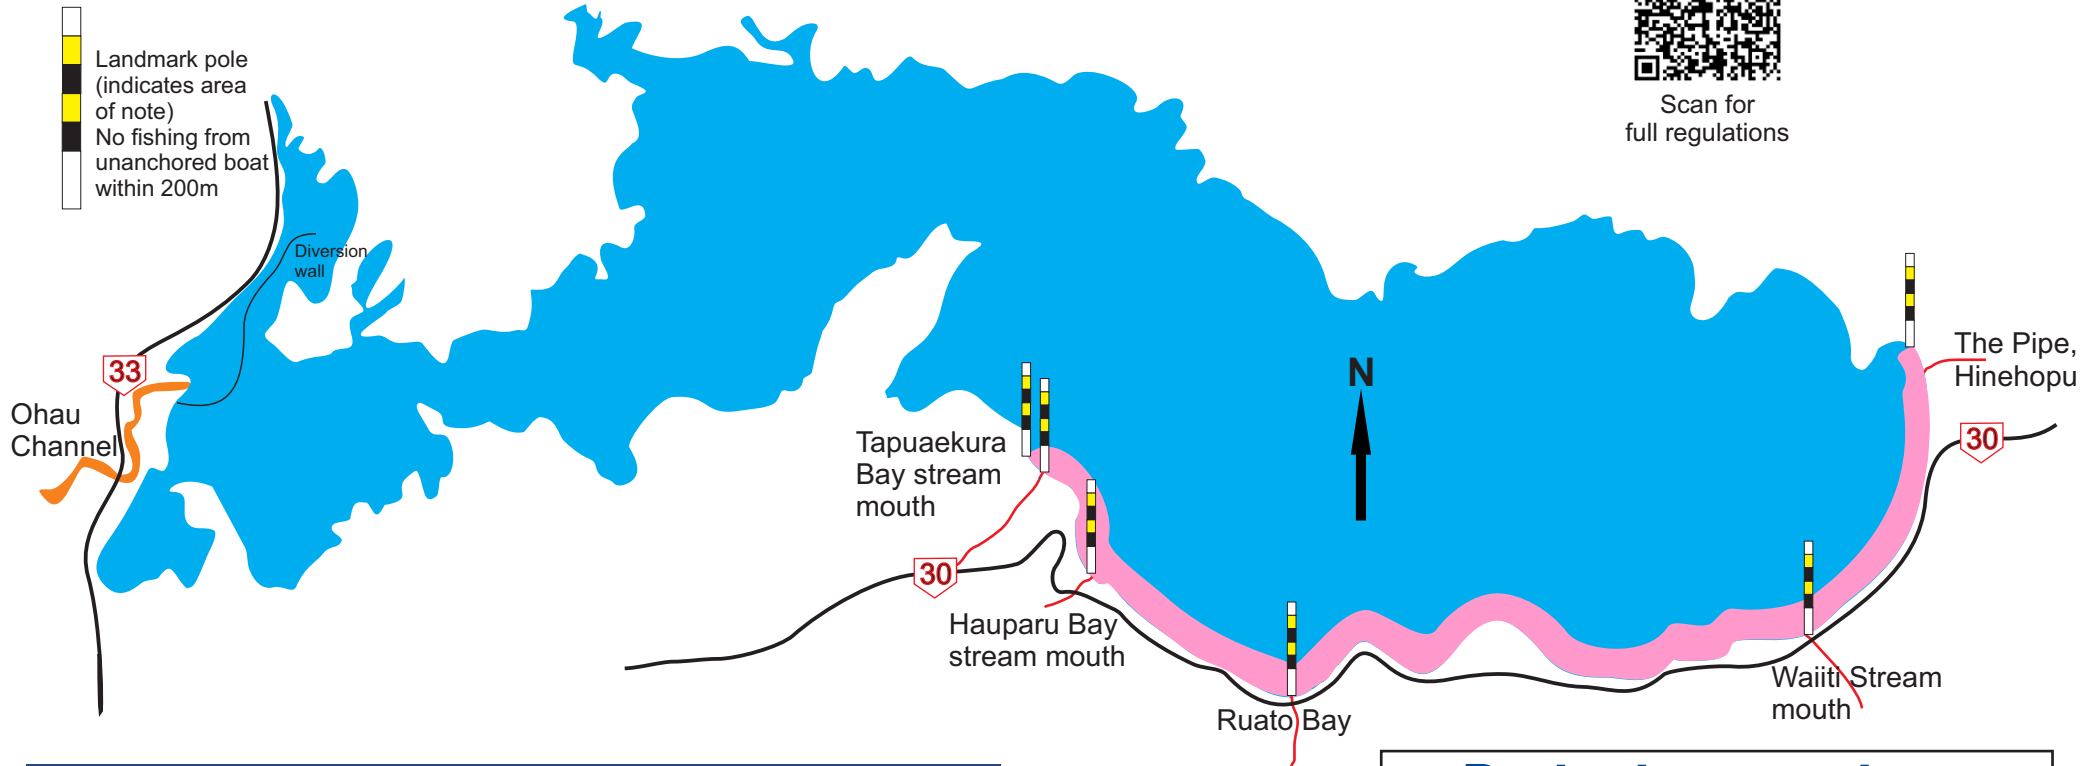

Shaded areas
Not to scale

- **1st Sat in Oct - 30 Jun**, fly/spin/jig/troll etc.
  No fishing 1 July until the lake re-opens on the 1st Sat in Oct
- **All year**, Winter Shoreline Fishing Area, extending 200m offshore. Fly/spin.
  Boat fishing permitted 1st Sat in Oct - 30 June. No boat fishing 1 July until the lake re-opens on the 1st Sat in Oct
- **1 October - 30 June**, Lower Ohau Channel, fly/spin
- **Closed waters**

Lake Rotoiti

Regulation Map for 2021/22 season
for more information refer *North Island Sports Fishing Regulations*

Scan for
full regulations

www.fishandgame.org.nz