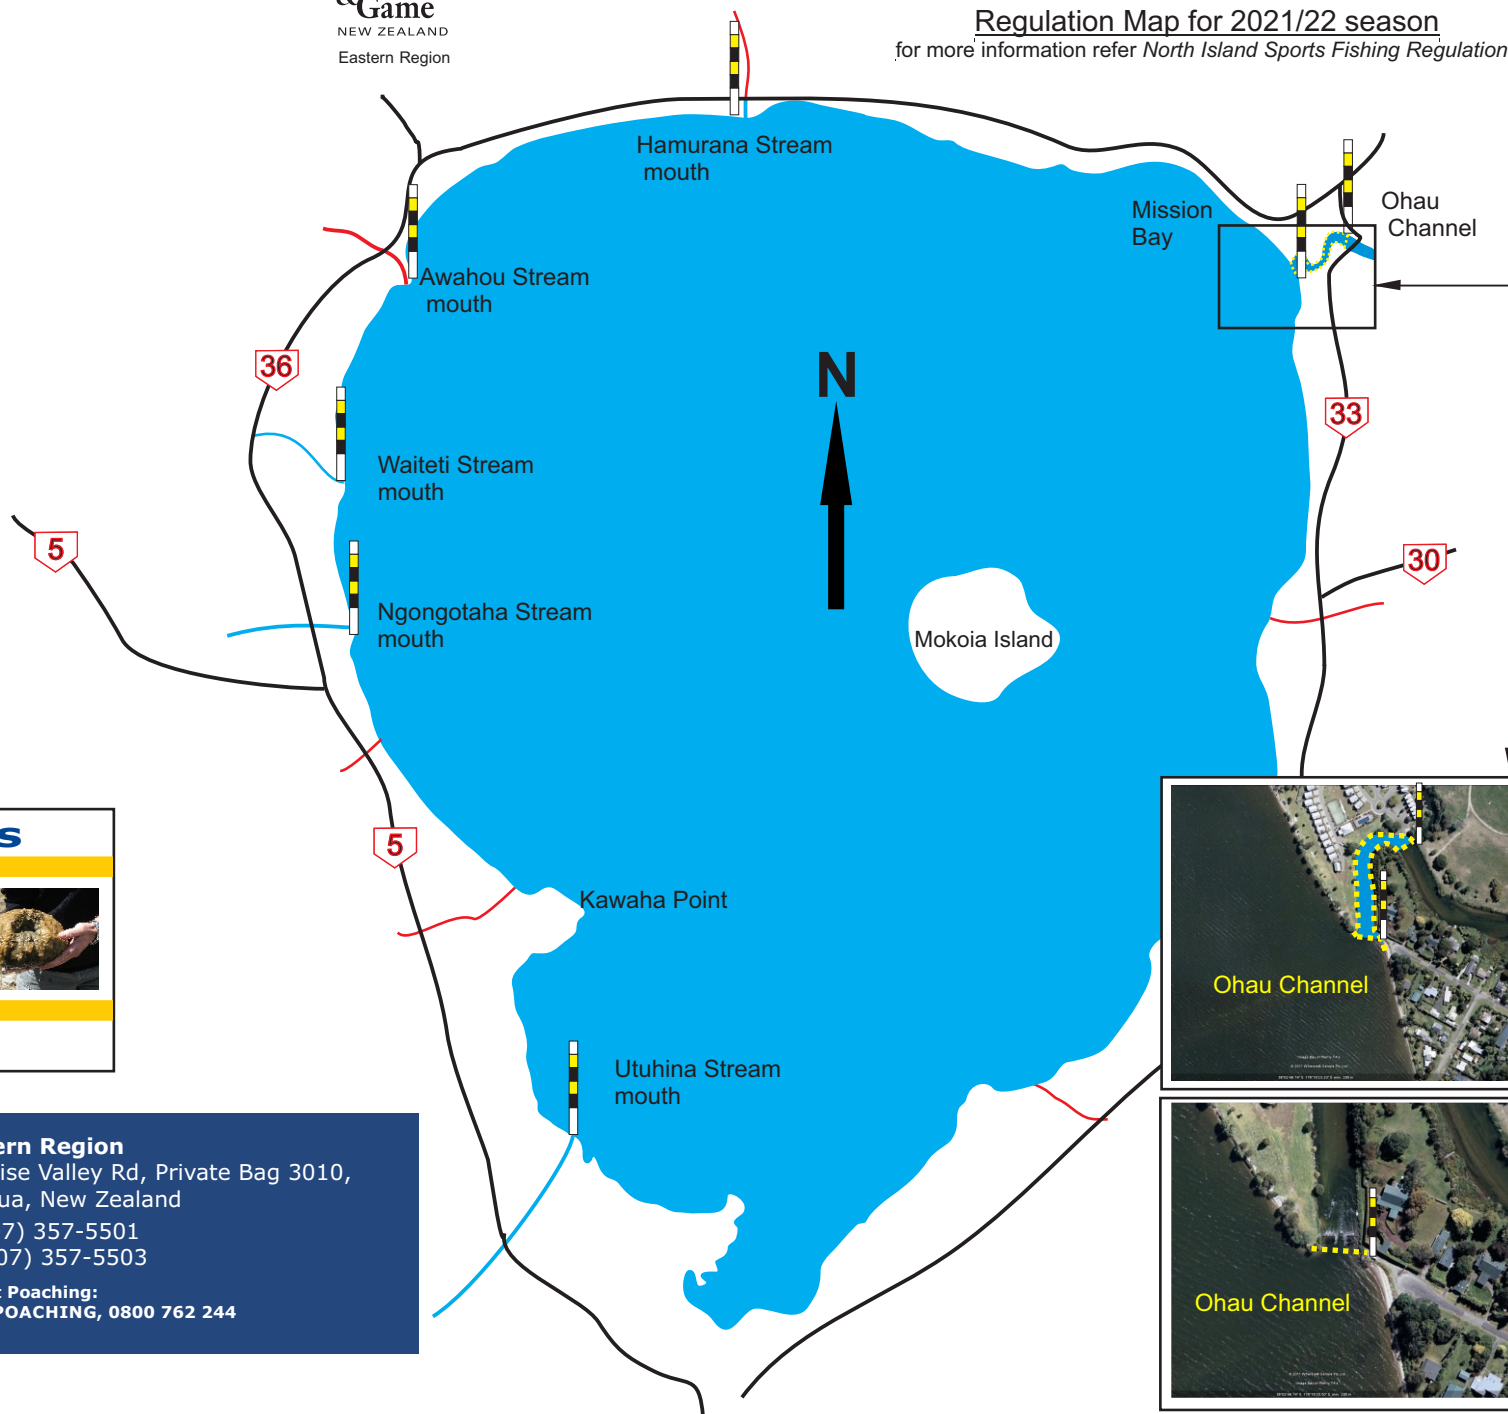

*Shaded areas
Not to scale*

- All year. Fly/spin/jig, trol etc
- 1 October - 30 June, Ohau Channel, between landmark poles Fly only.
- Closed waters, all season

Landmark pole (indicates area of note)
No fishing from unanchored boat within 200m

Lake Rotorua

Regulation Map for 2021/22 season
for more information refer North Island Sports Fishing Regulations

Protect our waters