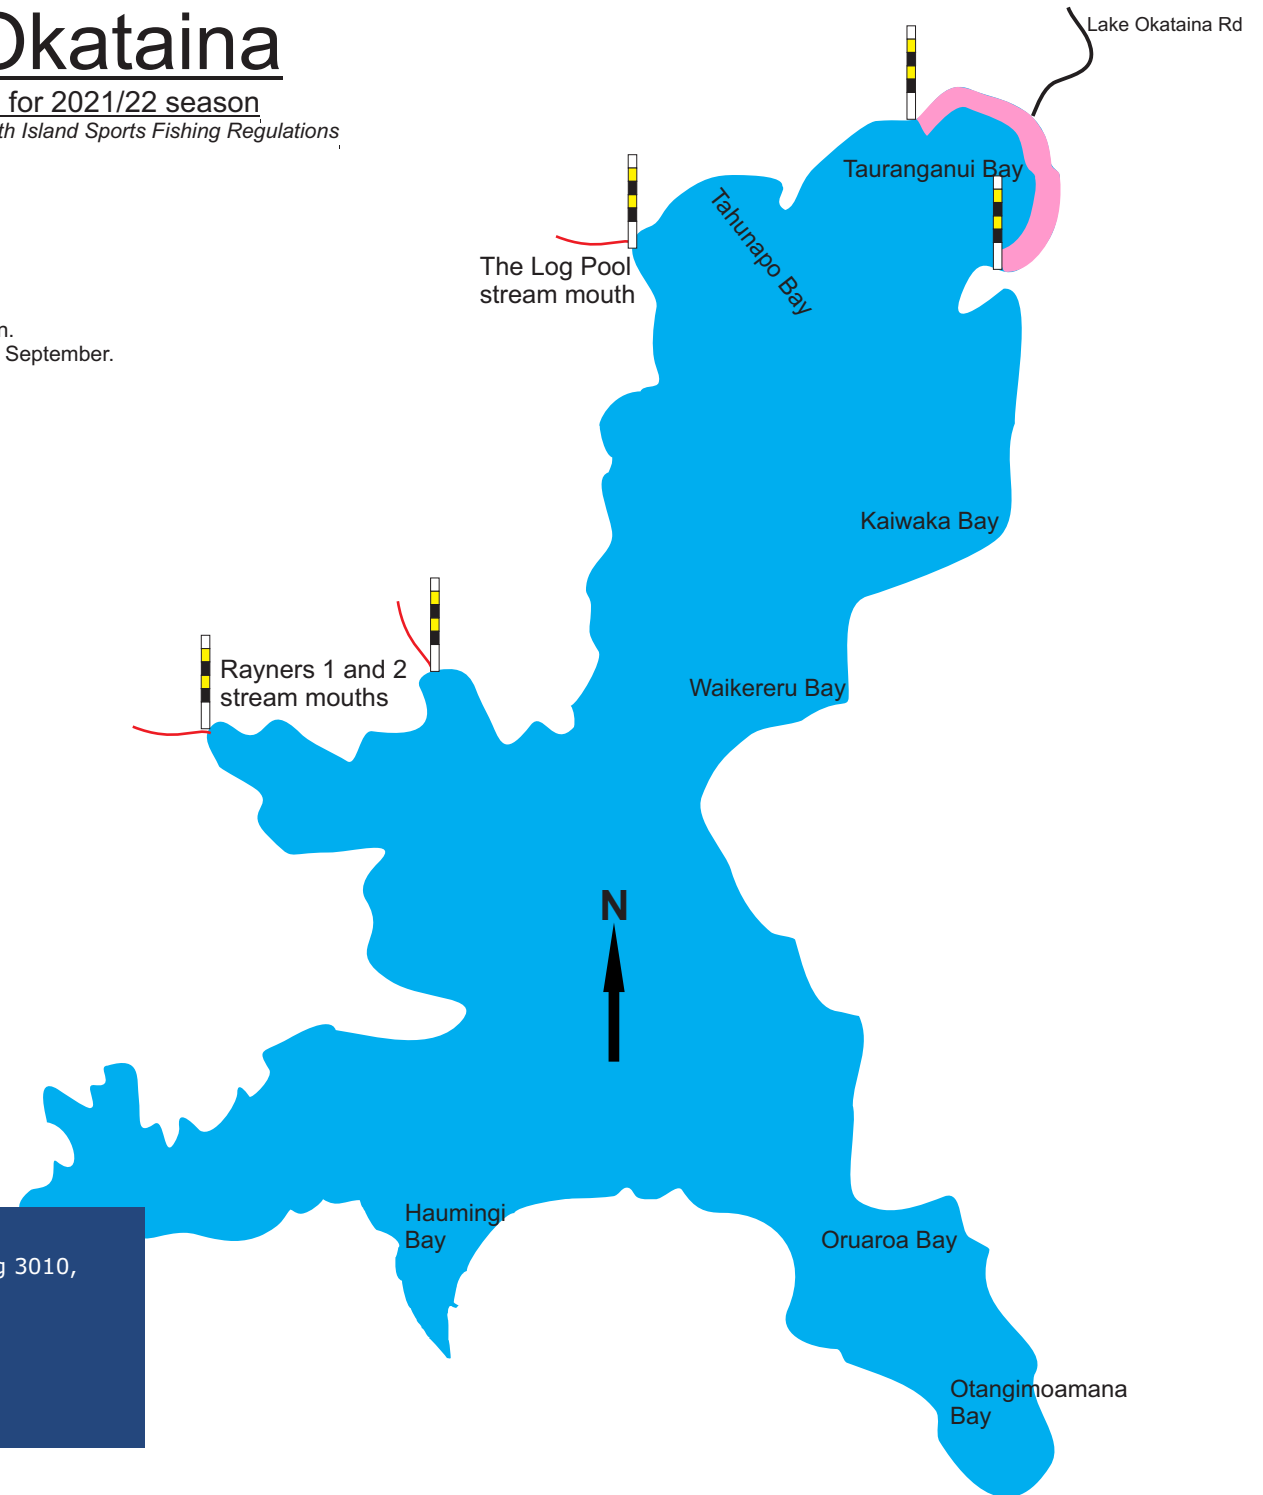

### Shaded areas

-  Landmark pole (indicates area of note)  
No fishing from unanchored boat within 200m

Scan for full regulations

 Landmark pole (indicates area of note)  
No fishing from unanchored boat within 200m