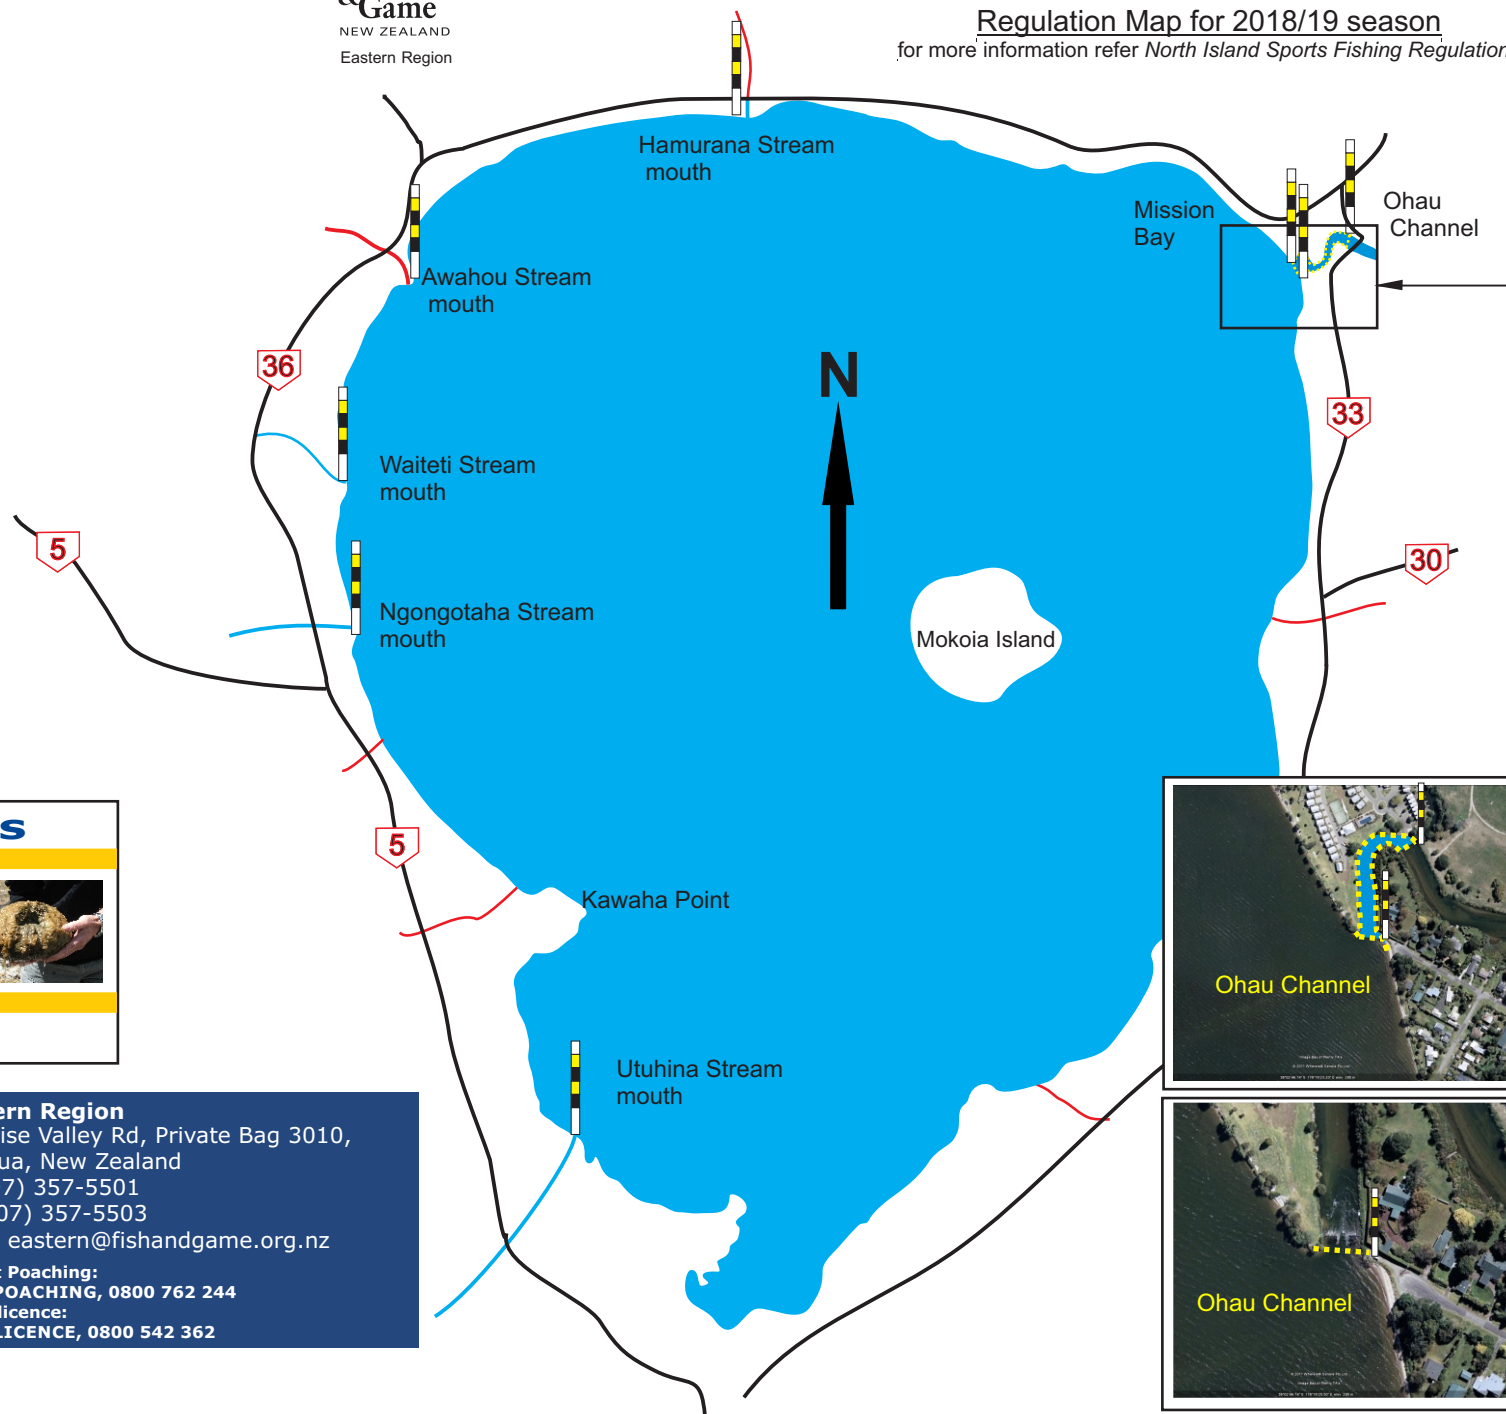

Lake Okataina

Regulation Map for 2018/19 season

for more information refer *North Island Sports Fishing Regulations*

Shaded areas

Not to scale

-  **1 Oct - 30 Jun**, fly/spin/jig/troll etc.
No fishing 1 July - 30 September
-  **All year**, *Winter Shoreline Area*, extending 200m offshore. Fly/spin.
Boat fishing allowed 1 Oct - 30 June. No boat fishing 1 July - 30 September.
-  Closed waters, all season

-  Landmark pole
(indicates area of note)
-  No fishing from unanchored boat within 200m

Protect our waters

Unwanted aquatic weeds, algae and pest fish threaten freshwater environments for the trout fishery, native species, and all recreational users. Be a responsible user...

 Closed waters, all season

 Landmark pole
(indicates area
of note)
No fishing from
unanchored boat
within 200m

Lake Rotorua

Regulation Map for 2018/19 season
for more information refer *North Island Sports Fishing Regulations*