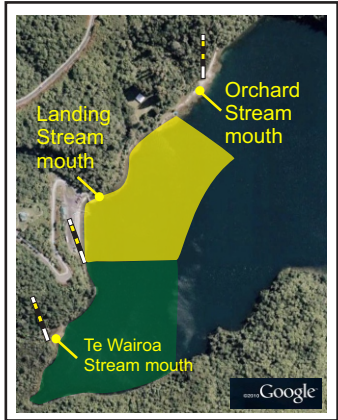

Protect our waters

Unwanted aquatic weeds, algae and pest fish threaten freshwater environments for the trout fishery, native species, and all recreational users. Be a responsible user...

Check, Clean, Dry

Shaded areas
Not to scale

Lake Tarawera

Regulation Map for 2018/19 season
for more information refer *North Island Sports Fishing Regulations*

- 1 Oct - 30 Jun**, fly/spin/jig/troll etc.
No fishing 1 July - 30 September
- All year**, Winter Shoreline Area, extending 200m offshore.
Fly/spin. Boat fishing allowed 1 Oct - 30 June.
No boat fishing 1 July - 30 September.
- 1 Oct - 30 Jun**. Fly/spin 1 October - 31 March.
Fly only 1 April - 30 June. Boats must be anchored if within 200m. No boats 1 July - 30 September
- All year**. Fly/spin 1 Oct - 31 March.
Fly only 1 April - 30 September. Boats must be anchored.
No boats fishing 1 July - 30 September.
- 1 Oct - 31 May**. Tarawera River from outlet to falls excluding spawning sanctuary, fly only.
- Closed waters**, all season