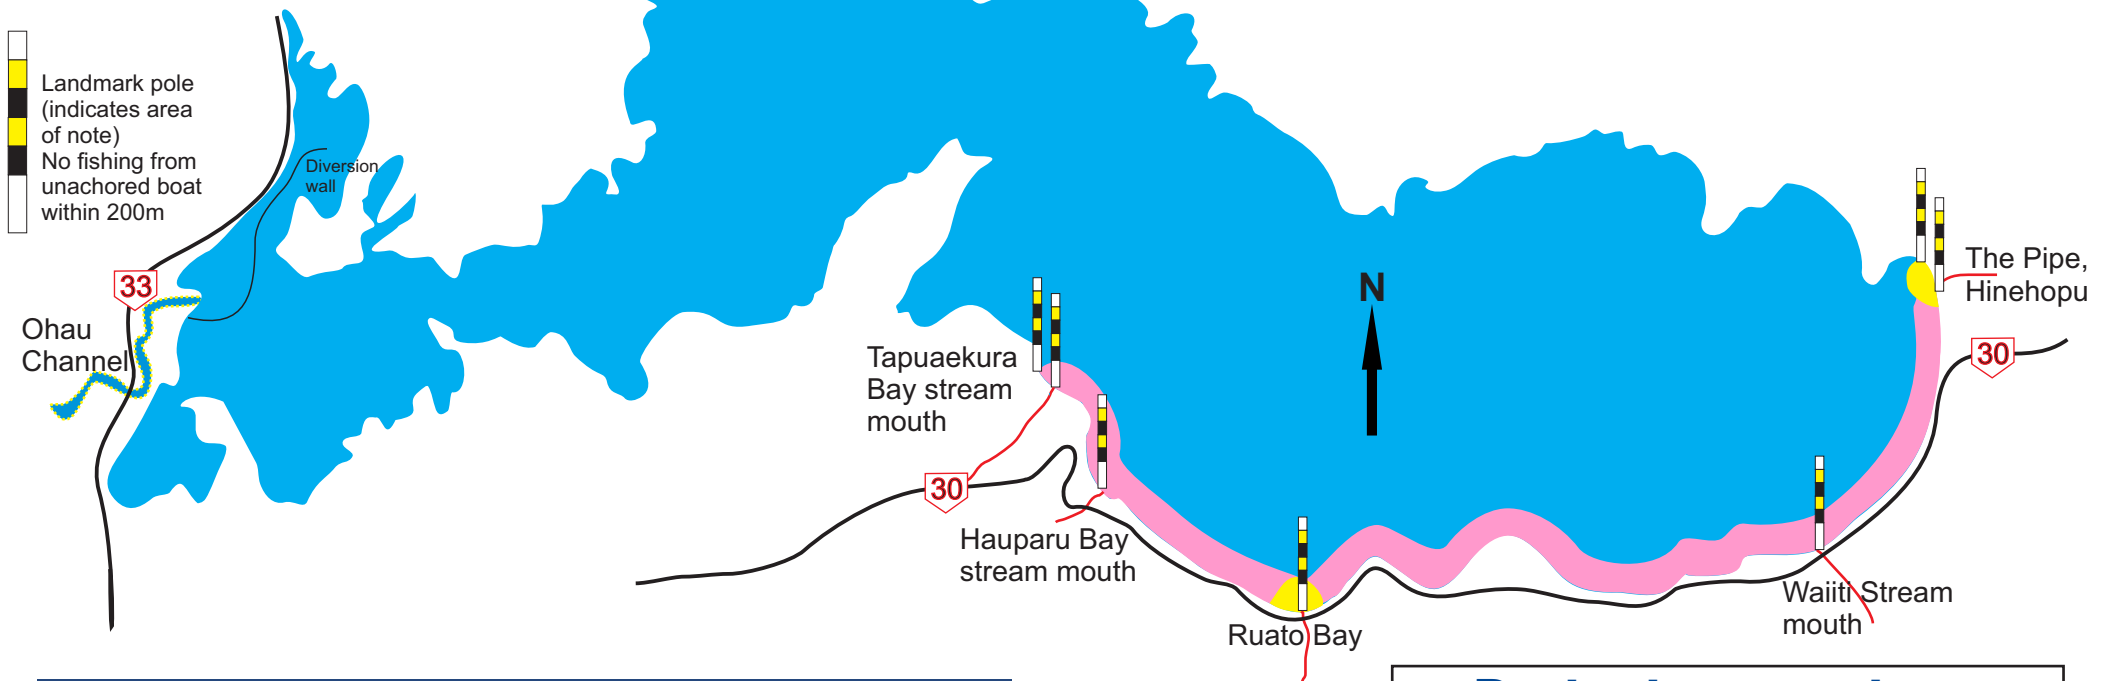

Shaded areas
Not to scale

- **1 Oct - 30 Jun**, fly/spin/jig/troll etc.
  No fishing 1 July - 30 September
- **All year**, Winter Shoreline Area, extending 200m offshore. Fly/spin.
  Boat fishing allowed 1 Oct - 30 June. No boat fishing 1 July - 30 September.
- **All year**. Fly/spin 1 October - 31 March, Fly only 1 April - 30 September.
  Boats must be anchored. No boat fishing 1 July - 30 September
- **1 October - 30 June**, Lower Ohau Channel, fly/spin
- **Closed waters**, all season.

Lake Rotoiti

Regulation Map for 2018/19 season
for more information refer *North Island Sports Fishing Regulations*

www.fishandgame.org.nz