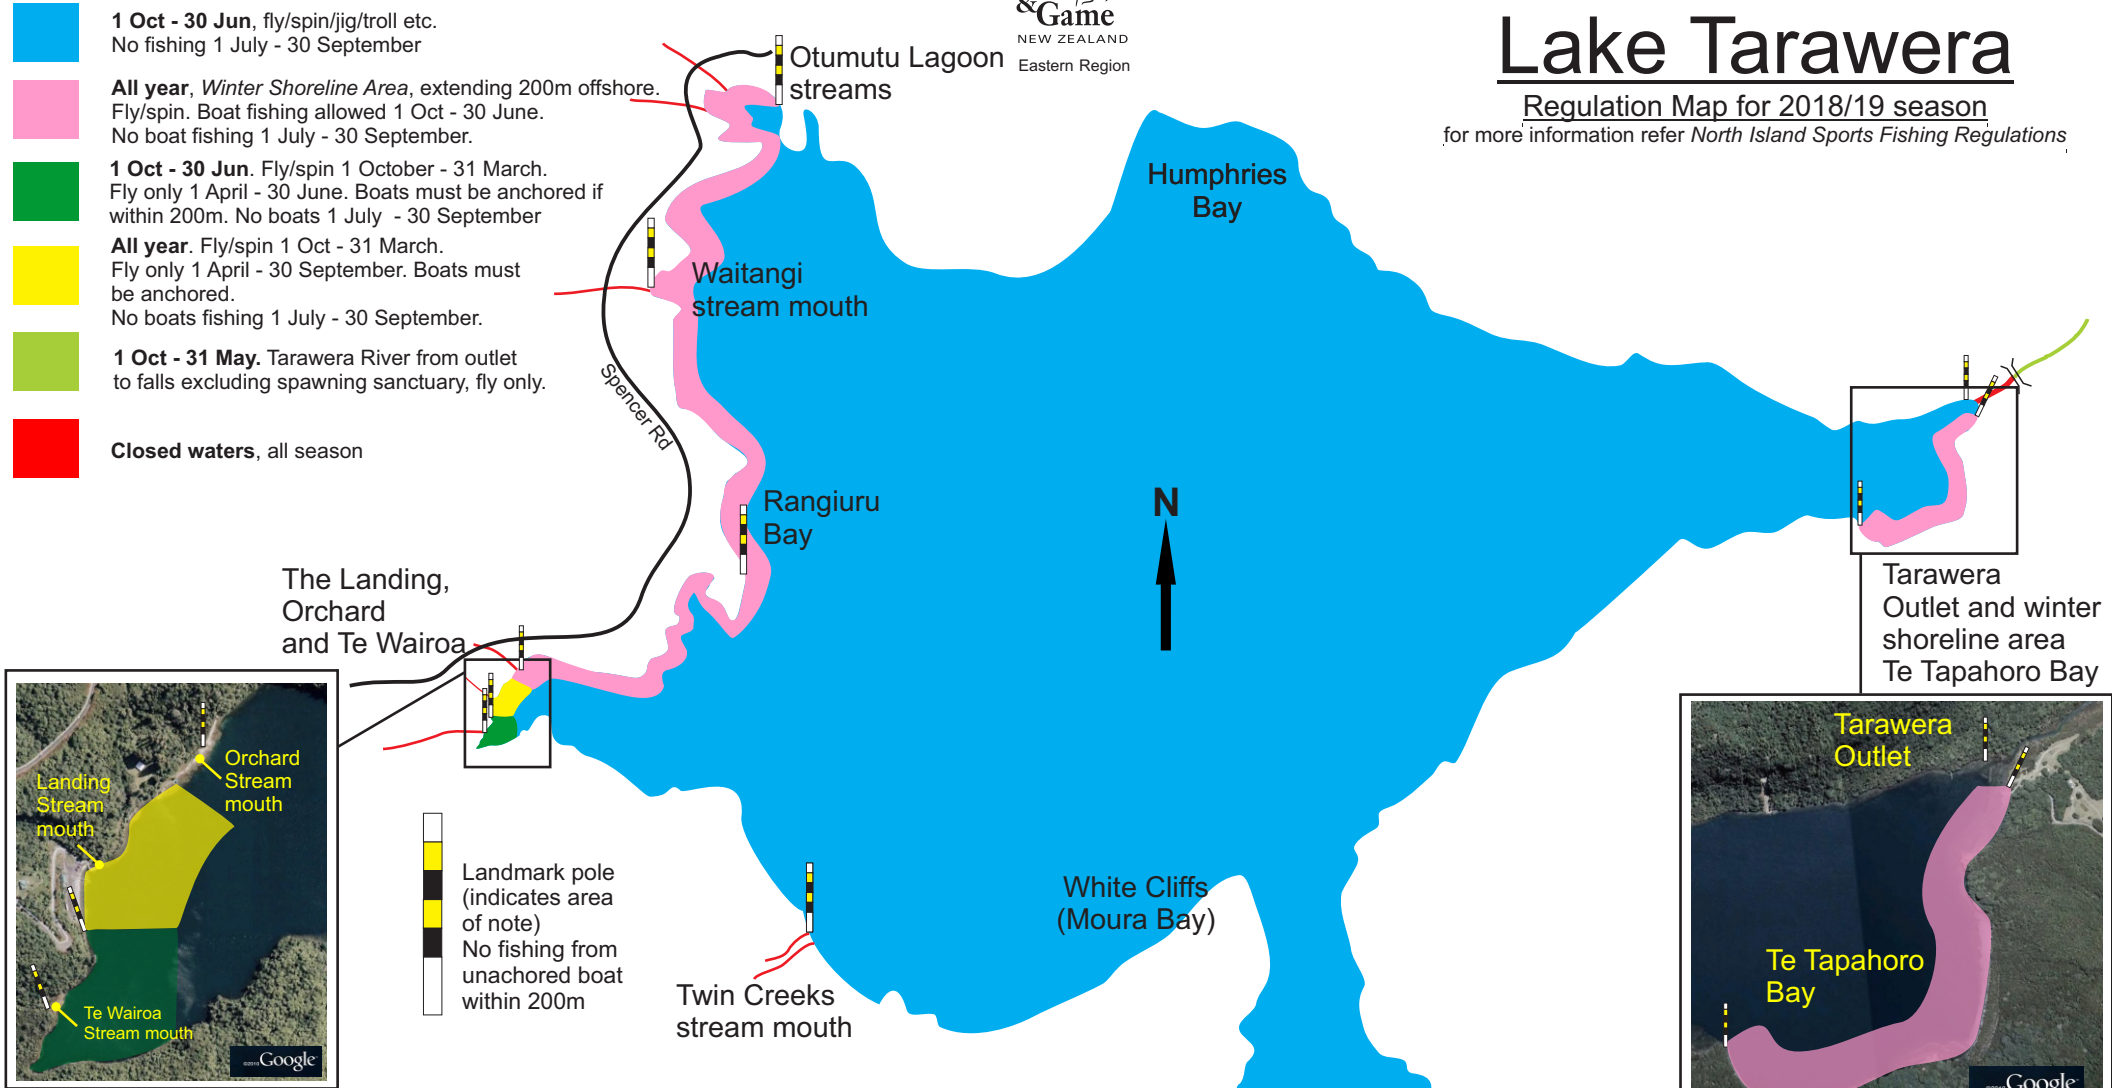

Shaded areas
Not to scale

-  **1 Oct - 30 Jun**, fly/spin/jig/troll etc.
No fishing 1 July - 30 September
-  **All year**, Winter Shoreline Area, extending 200m offshore. Fly/spin.
Boat fishing allowed 1 Oct - 30 June. No boat fishing 1 July - 30 September.
-  **All year**. Fly/spin 1 October - 31 March, Fly only 1 April - 30 September.
Boats must be anchored. No boat fishing 1 July - 30 September
-  **1 October - 30 June**, Lower Ohau Channel, fly/spin
-  **Closed waters**, all season.

Shaded areas
Not to scale

Lake Tarawera

Regulation Map for 2018/19 season
for more information refer *North Island Sports Fishing Regulations*

- 1 Oct - 30 Jun**, fly/spin/jig/troll etc.
No fishing 1 July - 30 September
- All year**, Winter Shoreline Area, extending 200m offshore.
Fly/spin. Boat fishing allowed 1 Oct - 30 June.
No boat fishing 1 July - 30 September.
- 1 Oct - 30 Jun**. Fly/spin 1 October - 31 March.
Fly only 1 April - 30 June. Boats must be anchored if within 200m. No boats 1 July - 30 September
- All year**. Fly/spin 1 Oct - 31 March.
Fly only 1 April - 30 September. Boats must be anchored.
No boats fishing 1 July - 30 September.
- 1 Oct - 31 May**. Tarawera River from outlet to falls excluding spawning sanctuary, fly only.
- Closed waters**, all season