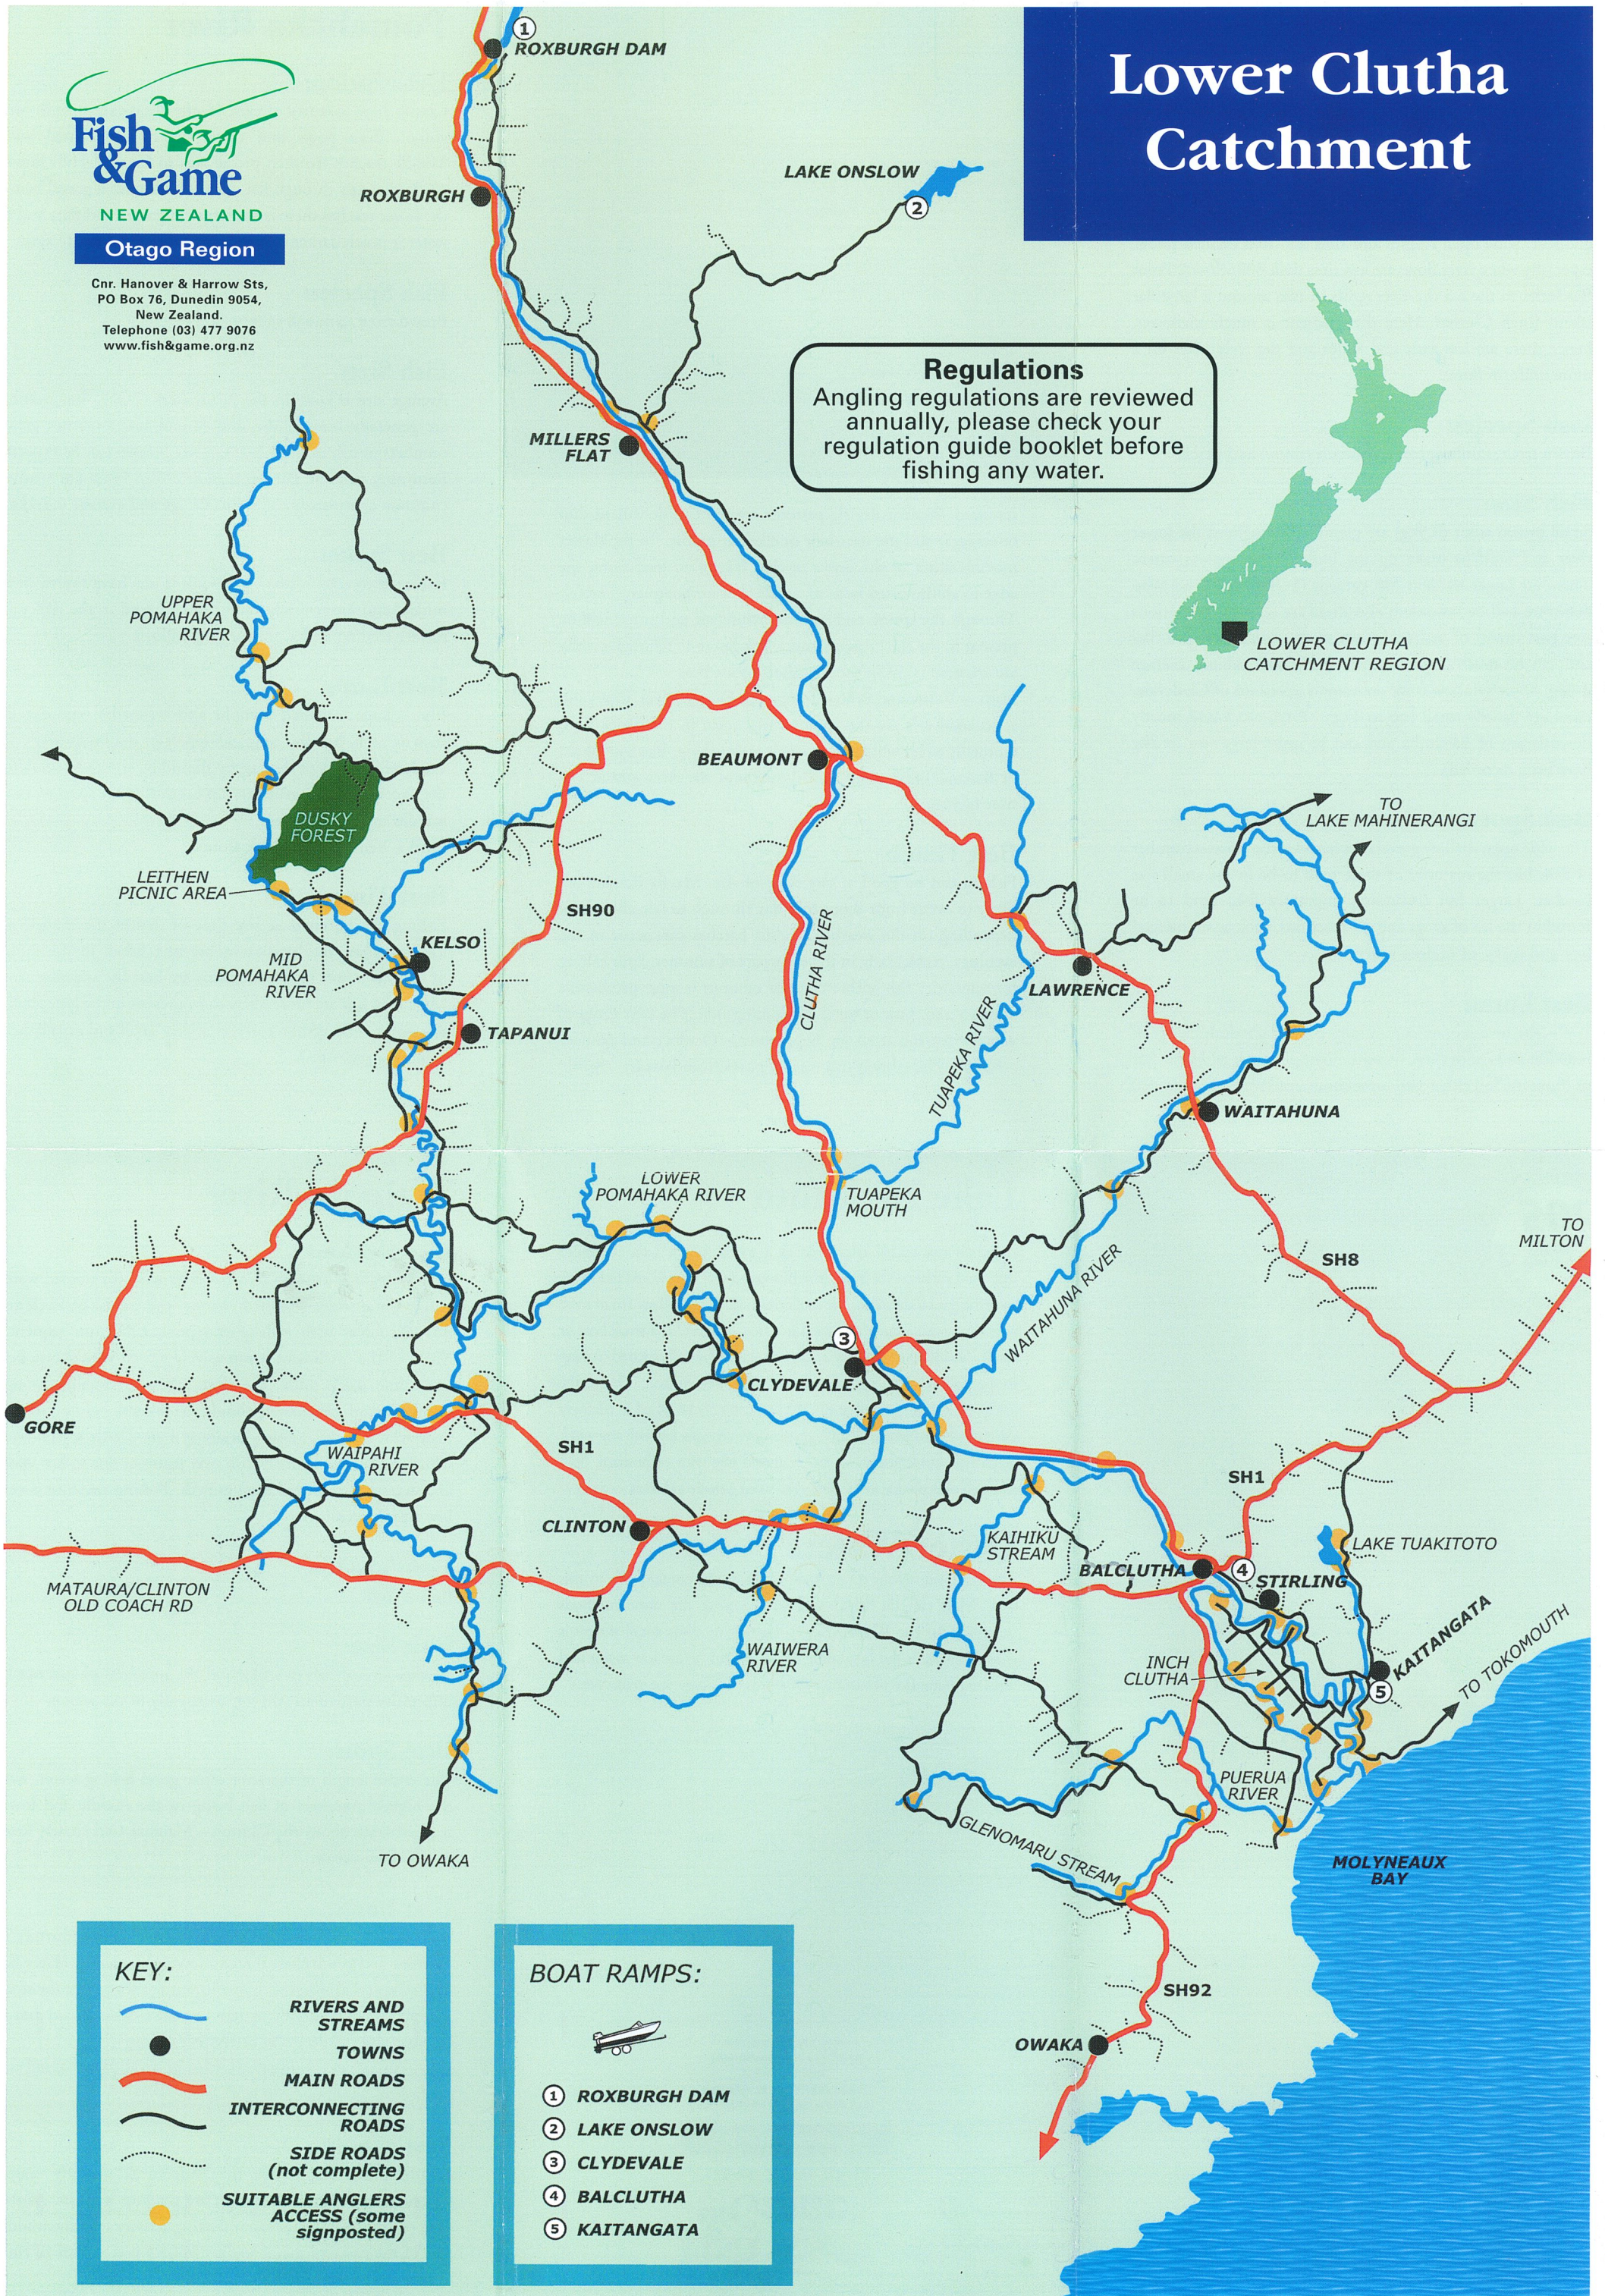

NEW ZEALAND

Otago Region

Cnr. Hanover & Harrow Sts,
PO Box 76, Dunedin 9054,
New Zealand.
Telephone (03) 477 9076
www.fish&game.org.nz

Lower Clutha Catchment

Regulations
Angling regulations are reviewed annually, please check your regulation guide booklet before fishing any water.

KEY:

- RIVERS AND STREAMS
- TOWNS
- MAIN ROADS
- INTERCONNECTING ROADS
- SIDE ROADS (not complete)
- SUITABLE ANGLERS ACCESS (some signposted)

BOAT RAMPS:

-
- ① ROXBURGH DAM
- ② LAKE ONSLOW
- ③ CLYDEVALE
- ④ BALCLUTHA
- ⑤ KAITANGATA